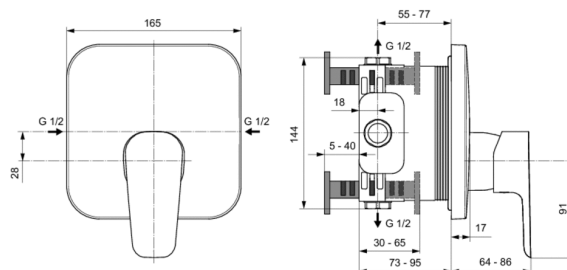

Product code: A6114
CERAPLAN III
Single lever Shower mixer

Single lever Shower mixer

KIT2 version (visible parts)
47mm IS Cartridge
Temperature limiter – integrated in the cartridge
Rectangular plastic escutcheon
Metal handle with red and blue colour indication - printed on handle
To be used only in combination with:
EASY-BOX A1000NU KIT I (internal part) (See Section Built-in)
Comply with EN817