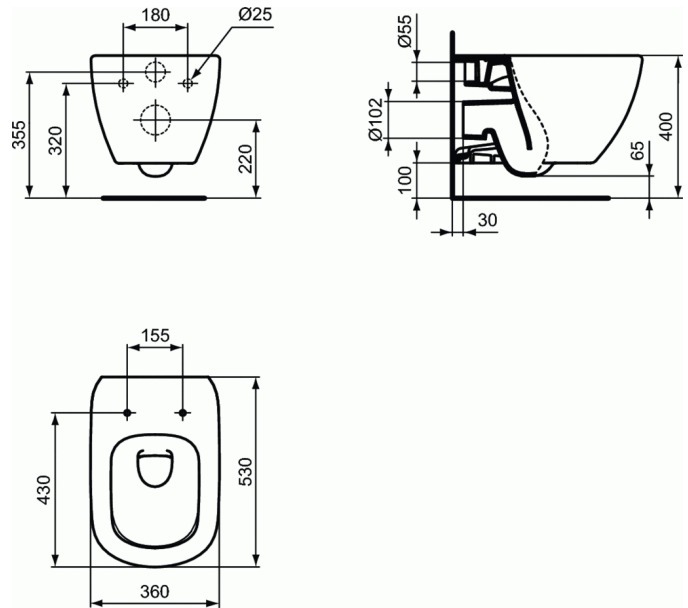

TESI

AquaBlade® wall hung WC bowl

AquaBlade® wall hung WC bowl

Tesi wall mounted WC bowl with AquaBlade®

COLOURS*

* 01 = Euro White

NORMS AND BENEFITS